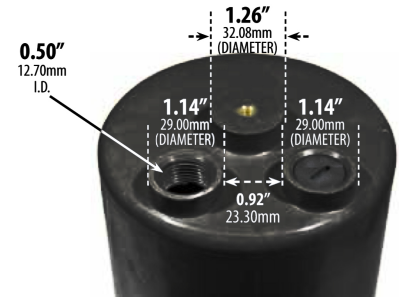

### FIXTURE SPECIFICATIONS

Our powerful landscape LED well light features a clean open face design cover to cast higher light output. The metal LED well light installs in concrete or soil with a tempered glass lens to protect light from environmental hazard.

### DETAILS

**Dia 7.75" x W 7.75" x H 9.75"**

**Construction:** Cast aluminum with PVC sleeve

**Installation:** Rated for in-ground soil and concrete applications

**Wire Length:** 15"

**Lens:** Clear, heat-resistant, tempered glass

**RGBW Controller:** Bluetooth via Smart Life - Smart Living mobile app

(available for iOS and Android devices) **CRI:** 80+

**Life:** 35,000 Hours

**Listing:** ETL approved for wet location

Alcon Lighting 9044 8-Inch In-Ground LED Well Light