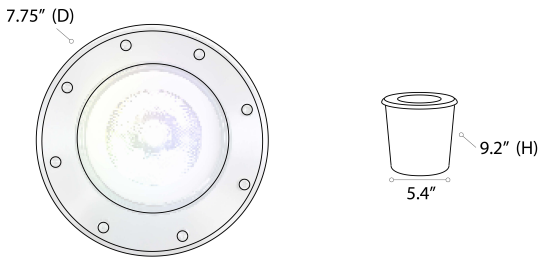

### FIXTURE SPECIFICATIONS

Our powerful landscape LED well light features a clean open face design cover to cast higher light output. The metal LED well light installs in concrete or soil with a tempered glass lens to protect light from environmental hazard.

### DETAILS

**Dia 7.75" x W 7.75" x H 9.75"**

**Construction:** Cast aluminum with PVC sleeve

**Installation:** Rated for in-ground soil and concrete applications

**Wire Length:** 15"

**Lens:** Clear, heat-resistant, tempered glass

**RGBW Controller:** Bluetooth via Smart Life - Smart Living mobile app

(available for iOS and Android devices) **CRI:** 80+

**Life:** 35,000 Hours

**Listing:** ETL approved for wet location

Alcon Lighting 9044 8-Inch In-Ground LED Well Light

### ORDERING INFORMATION: Example: (9044-RGBW-B)

Model	Lamp Type	Color Temp	Finish
9044	<b>RGBW</b> RGBW   15W   1300 lms   120° Beam Spread   120V	<b>(Blank)</b> RGB + W (27-64K)	<b>BK</b> Black
	<b>W-25</b> White   12.5W   1200 lms   25° Beam Spread   120-277V	<b>27K</b> 2700K	<b>BR</b> Bronze
	<b>W-40</b> White   12.5W   1200 lms   40° Beam Spread   120-277V	<b>30K</b> 3000K	<b>VG</b> Verde Green
		<b>40K</b> 4000K	<b>SS</b> Stainless Steel
		<b>50K</b> 5000K	