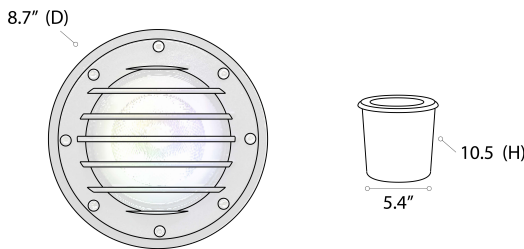

DETAILS

Dia 7.75" x W 7.75" x H 10.5" Construction:

Cast Aluminum w/ PVC Sleeve

Installation: Rated for In-Ground Soil and Concrete Applications

Wire Length: 15"

Lens: Clear, Heat Resistant, Tempered Glass

RGBW Controller: Bluetooth via Smart Life - Smart Living mobile app

(available for iOS and Android devices) **CRI:** 80+

Life: 35,000 Hours

Listing: ETL Approved for Wet Location

Alcon Lighting 9045 8-Inch LED Well Light

Ordering Information: Example: [\(9045-RGBW-BK\)](#)

Model	Lamp Type	Color Temp	Finish
9045	RGBW RGBW 15W 1300 lms 120° Beam Spread 120V	(Blank) RGB + W (27-64K)	BK Black
	BR Bronze		
W-25	White 12.5W 1200 lms 25° Beam Spread 120-277V	27K 2700K	
W-40	White 12.5W 1200 lms 40° Beam Spread 120-277V	30K 3000K	
		40K 4000K	
		50K 5000K	