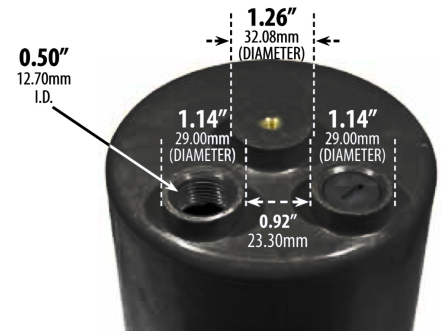

DETAILS

Dia 7.75" x W 7.75" x H 10.5" Construction:

Cast Aluminum w/ PVC Sleeve

Installation: Rated for In-Ground Soil and Concrete Applications

Wire Length: 15"

Lens: Clear, Heat Resistant, Tempered Glass

RGBW Controller: Bluetooth via Smart Life - Smart Living mobile app

(available for iOS and Android devices) **CRI:** 80+

Life: 35,000 Hours

Listing: ETL Approved for Wet Location

Alcon Lighting 9045 8-Inch LED Well Light

Ordering Information: Example: [\(9045-RGBW-BK\)](#)

Model	Lamp Type	Color Temp	Finish
9045	RGBW RGBW 15W 1300 lms 120° Beam Spread 120V	(Blank) RGB + W (27-64K)	BK Black
	BR Bronze		
W-25	White 12.5W 1200 lms 25° Beam Spread 120-277V	27K 2700K	
W-40	White 12.5W 1200 lms 40° Beam Spread 120-277V	30K 3000K	
		40K 4000K	
		50K 5000K	