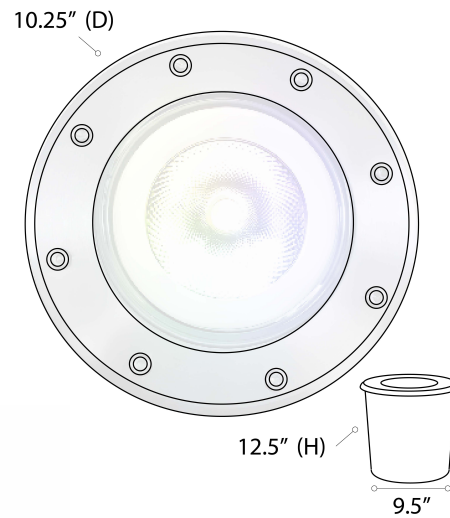

FIXTURE SPECIFICATIONS

Landscape LED well lighting with an open face cover affords strong light output. The tempered glass lens protects the light from the environment. Constructed for below-grade commercial applications in 120-277 volts, for soil and concrete, in stainless steel. Also available with RGBW color-tuning technology.

DETAILS

D 10.25" x **W** 10.25" x **H** 12.5" **Construction:** Stainless Steel w/ PVC Sleeve **Installation:** Rated for In-Ground Soil and Concrete Applications **Lens:** Clear, Heat Resistant, Tempered Glass

Alcon Lighting 9094 Large LED Well Light

ORDERING INFORMATION Example: (9094-RGBW)

Model	Lamp Type	Color Temp
9094	RGBW RGBW 15W 1300 lms 120° Beam Spread 120V	(Blank) RGB + W (27-64K)
W-25	White 18W 1200 lms 25° Beam Spread 120-277V	27K 2700K
W-40	White 18W 1200 lms 40° Beam Spread 120-277V	30K 3000K
		40K 4000K
		50K 5000K