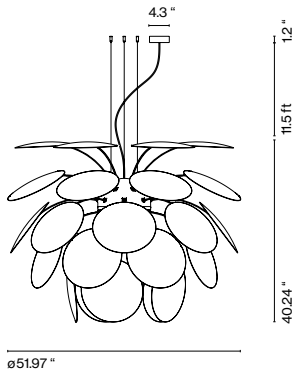

FIXTURE SPECIFICATIONS

INTENDED USE

Exuberant even when turned off, the richness of the light issuing from the Discocó lamp provides direct downward illumination along with a dramatic play of lights and soft shadows.

Alcon Lighting **A620** Architectural LED Pendant

Discocó 132

Discocó 88

Discocó 68

Discocó 53

Discocó 35

Discocó 132

6x E26 LED TYPE A 11W