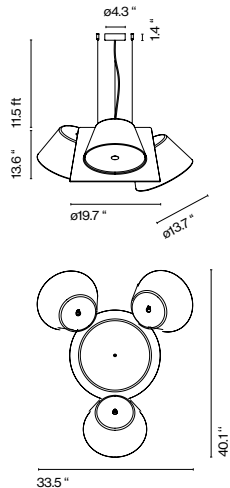

Tam Tam 5

Tam Tam 3

Tam Tam Mini

WARNING. California Proposition 65 Warning for California Consumers. This product can expose you to chemicals including wood dust and lead which are known to the State of California to cause cancer or birth defects or other reproductive harm. For more information go to www.P65Warnings.ca.gov

Tam Tam 5

13x E26 LEDTYPE A 11W

Tam Tam 3

9x E26 LED TYPE A 11W

Tam Tam Mini

5x E26 LED TYPE A 11W

Central shade

- Black semi-matt (RAL 9011)
- Off-White semi-matt (RAL 1013)
- Blue grey semi-matt (RAL 7031)
- Khaki semi-matt (RAL 7008)

Satellite shades

- Black semi-matt (RAL 9011)
- Off-white semi-matt (RAL 1013)
- Sand semi-matt (RAL 7032)
- Silver grey semi-matt (RAL 7001)
- Olive yellow semi-matt (RAL 1020)
- Orange semi-matt (RAL 2000)
- Brown grey semi-matt (RAL 7013)

Central shade in white or black lacquered alu-minum, to which are attached three satellite shades that can be rotated through 360° and they can be combined in black, off-white, orange, brown, green or sand. An opalescent metha-crylate diffuser over the open end softens the light.

Dry locations only

- [Download](#) Assembly Instructions
- [Download](#) Photometric Data
- [Download](#) 2D
- [Download](#) 3D

Range

Watch the video

marsetusa@marset.com
www.marset.com