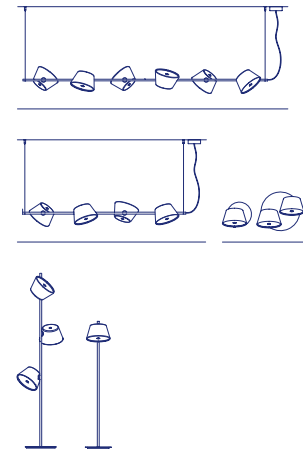

Range

Watch the video

marsetusa@marset.com
www.marset.com