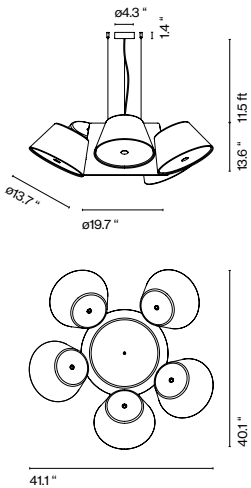

Tam Tam 5

Tam Tam 3

Tam Tam Mini

WARNING. California Proposition 65 Warning for California Consumers. This product can expose you to chemicals including wood dust and lead which are known to the State of California to cause cancer or birth defects or other reproductive harm. For more information go to www.P65Warnings.ca.gov

Tam Tam 5

13x E26 LEDTYPE A 11W

Tam Tam 3

9x E26 LED TYPE A 11W

Tam Tam Mini

5x E26 LED TYPE A 11W

Central shade

- Black semi-matt (RAL 9011)
- Off-White semi-matt (RAL 1013)
- Blue grey semi-matt (RAL 7031)
- Khaki semi-matt (RAL 7008)

Satellite shades

- Black semi-matt (RAL 9011)
- Off-white semi-matt (RAL 1013)
- Sand semi-matt (RAL 7032)
- Silver grey semi-matt (RAL 7001)
- Olive yellow semi-matt (RAL 1020)
- Orange semi-matt (RAL 2000)
- Brown grey semi-matt (RAL 7013)

Central shade in white or black lacquered alu-minum, to which are attached three satellite shades that can be rotated through 360° and they can be combined in black, off-white, orange, brown, green or sand. An opalescent metha-crylate diffuser over the open end softens the light.

Dry locations only

- [Download](#) Assembly Instructions
- [Download](#) Photometric Data
- [Download](#) 2D
- [Download](#) 3D

Range

Watch the video

marsetusa@marset.com
www.marset.com