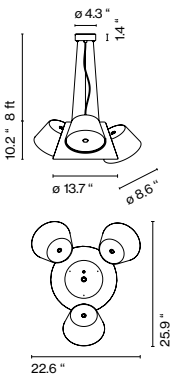

Alcon Lighting [A633-103-39](#) Architectural LED Pendant Light

Tam Tam 5

Tam Tam 3

Tam Tam Mini

WARNING. California Proposition 65 Warning for California Consumers. This product can expose you to chemicals including wood dust and lead which are known to the State of California to cause cancer or birth defects or other reproductive harm. For more information go to www.P65Warnings.ca.gov