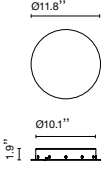

Canopy 20W/ Circular

Canopy 50W/ Circular

Canopy 50W/ Rectangular

Canopy 50W/ Circular

Canopy 100W/ Circular

Hook accessory

Power

Light source: LED SMD 24Vdc 5W 2700K CRI90
495lm Luminaire: (Power supply not included) 161lm