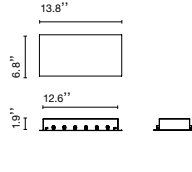

Canopy 50W/ Rectangular