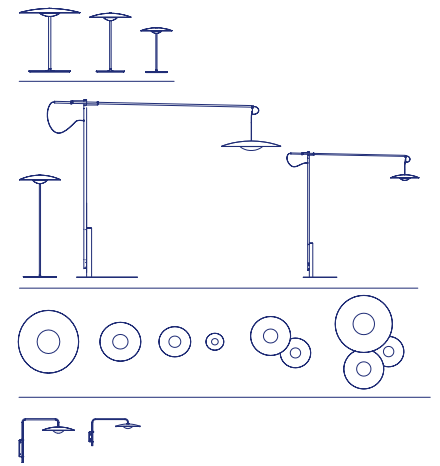

Range

⚠ WARNING. California Proposition 65 Warning for California Consumers. This product can expose you to chemicals including wood dust and lead which are known to the State of California to cause cancer or birth defects or other reproductive harm. For more information go to www.P65Warnings.ca.gov