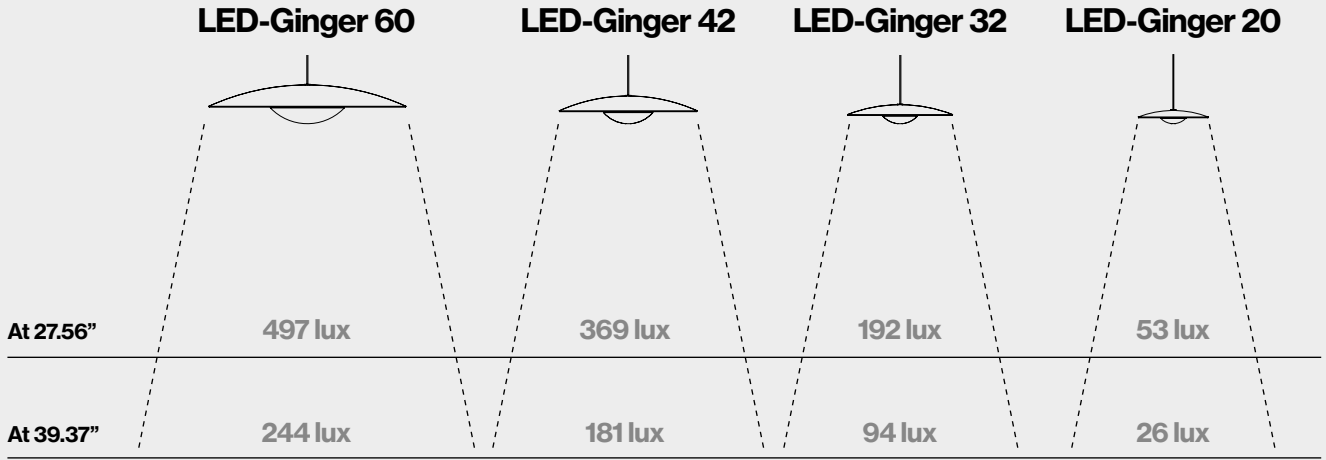

LED-Ginger 20

LED-Ginger 20x3

LED-Ginger 20x3: Canopy accessory

ø11.81"

LED-Ginger 20

Light Source: LED SMD 350mA 4.05W
2700K CRI90 463lm
Luminaria: 90 - 264 VAC 6W 161lm
LED included

LED-Ginger 20x3

Light Source: LED SMD 350mA 12.15W
2700K CRI90 1389lm
Luminaire: Only 120 VAC TRIAC 16W 483lm
120 - 277 VAC 0-10V 16W 483lm

For mounted canopy installation

Take into account the total power in watts, the power of the driver, and the wire entry points of the canopy. The total wattage of the selected lamps elements cannot exceed the max wattage of the canopy's driver. Therefore, you must choose your canopy/driver by the power required. Finally, the number of lamps installed in a single canopy cannot exceed the number of wire entry points of that canopy.

Canopy 20W/ Circular

Canopy 50W/ Circular

Canopy 50W/ Rectangular

Canopy 50W/ Circular

Canopy 100W/ Circular

Hook accessory

Power

Light source: LED SMD 24Vdc 5W 2700K CRI90
495lm Luminaire: (Power supply not included) 161lm

Wire entry points

Canopy 20W/ Circular	3
Canopy 50W/ Circular	5
Canopy 50W/ Rectangular	9
Canopy 50W/ Circular	9
Canopy 100W/ Circular	19

Black electrical cord

How LED-Ginger illuminates

Alcon Lighting 12232 Cirkel Medium 47.25 Inches Architectural LED Pendant