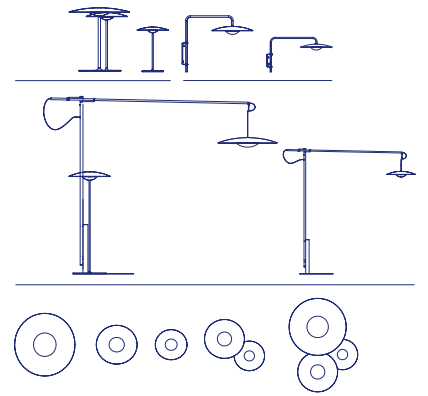

Range

WARNING: California Proposition 65 Warning for California Consumers. This product can expose you to chemicals including wood dust and lead which are known to the State of California to cause cancer or birth defects or other reproductive harm. For more information go to www.P65Warnings.ca.gov