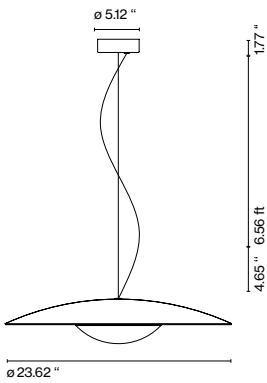

Alcon Lighting 12232 Cirkel Medium 47.25 Inches Architectural LED Pendant

LARGE

MEDIUM

SMALL

LARGE

Light Source: LED SMD 700mA 22.4W 2700K
CRI90 2933lm
Luminaire: Only 120 VAC TRIAC 28W 1165lm
120 - 277 VAC 0-10V 28W 1165lm