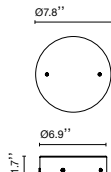

Canopy 50W/ Circular