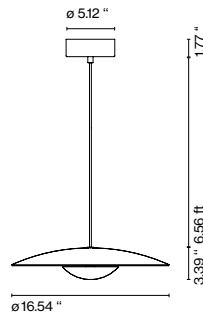

Alcon Lighting 12232 Cirkel Medium 47.25 Inches Architectural LED Pendant

LARGE

MEDIUM

SMALL

LARGE

Light Source: LED SMD 700mA 22.4W 2700K
CRI90 2933lm
Luminaire: Only 120 VAC TRIAC 28W 1165lm
120 - 277 VAC 0-10V 28W 1165lm

LED-Ginger 20

LED-Ginger 20x3

LED-Ginger 20x3: Canopy accessory

ø11.81"

LED-Ginger 20

Light Source: LED SMD 350mA 4.05W
2700K CRI90 463lm
Luminaria: 90 - 264 VAC 6W 161lm
LED included

LED-Ginger 20x3

Light Source: LED SMD 350mA 12.15W
2700K CRI90 1389lm
Luminaire: Only 120 VAC TRIAC 16W 483lm
120 - 277 VAC 0-10V 16W 483lm