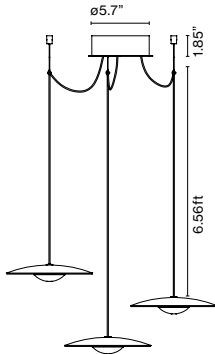

LED-Ginger 20

LED-Ginger 20x3

LED-Ginger 20x3: Canopy accessory

ø11.81"

LED-Ginger 20

Light Source: LED SMD 350mA 4.05W
2700K CRI90 463lm
Luminaria: 90 - 264 VAC 6W 161lm
LED included

LED-Ginger 20x3

Light Source: LED SMD 350mA 12.15W
2700K CRI90 1389lm
Luminaire: Only 120 VAC TRIAC 16W 483lm
120 - 277 VAC 0-10V 16W 483lm