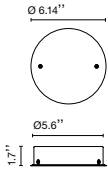

For mounted canopy installation

Take into account the total power in watts, the power of the driver, and the wire entry points of the canopy. The total wattage of the selected lamps elements cannot exceed the max wattage of the canopy's driver. Therefore, you must choose your canopy/driver by the power required. Finally, the number of lamps installed in a single canopy cannot exceed the number of wire entry points of that canopy.

Canopy 20W/ Circular