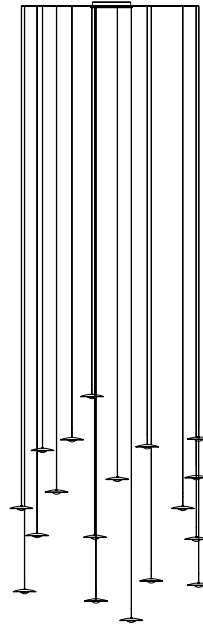

Alcon Lighting 12232 Cirkel Medium 47.25 Inches Architectural LED Pendant

LARGE

MEDIUM

SMALL

LARGE

Light Source: LED SMD 700mA 22.4W 2700K
CRI90 2933lm
Luminaire: Only 120 VAC TRIAC 28W 1165lm
120 - 277 VAC 0-10V 28W 1165lm

- Oak - Oak
- Wenge - Wenge
- Oak - White
- Wenge - White
- Brushed brass - Brushed brass
- Brushed brass - White
- Black - White

Black electrical cord

Pressed wood or brushed aluminum diffuser.
Injected and lacquered black metal matte aluminum dissipater.

Canopy 20W/ Circular

Canopy 50W/ Circular

Canopy 50W/ Rectangular

Canopy 50W/ Circular

Canopy 100W/ Circular

Hook accessory

Power

Light source: LED SMD 24Vdc 5W 2700K CRI90
495lm Luminaire: (Power supply not included) 161lm

Wire entry points

Canopy 20W/ Circular	3
Canopy 50W/ Circular	5
Canopy 50W/ Rectangular	9
Canopy 50W/ Circular	9
Canopy 100W/ Circular	19

Black electrical cord

How LED-Ginger illuminates

Alcon Lighting 12232 Cirkel Medium 47.25 Inches Architectural LED Pendant