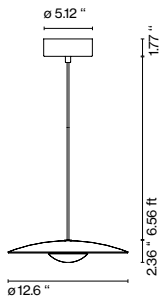

Alcon Lighting 12232 Cirkel Medium 47.25 Inches Architectural LED Pendant

LARGE

MEDIUM

SMALL

LARGE

Light Source: LED SMD 700mA 22.4W 2700K
CRI90 2933lm
Luminaire: Only 120 VAC TRIAC 28W 1165lm
120 - 277 VAC 0-10V 28W 1165lm