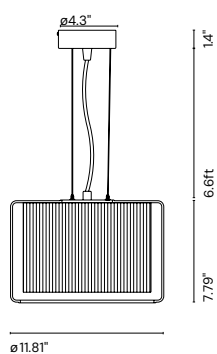

FIXTURE SPECIFICATIONS

INTENDED USE

The fusion of different materials achieves a spectacular result due to its textile shade floating in a transparent blown glass structure.

Alcon Lighting **A89** Architectural LED Pendant

17"

11"

2 x E26 LED TYPE A 11W

E26 LED TYPE A 11W

120 V - 60 Hz

Black electrical cord

Textile shade that floats inside a transparent blown glass structure. In the Mercer 44, there is an opal diffuser on the lower part, but not in the 30 version.

- Pleated white
- Cotton Pearl white

 Dry locations only

[Download](#) Assembly Instructions
[Download](#) 2D
[Download](#) 3D

Range

⚠ WARNING. California Proposition 65 Warning for California Consumers. This product can expose you to chemicals including wood dust and lead which are known to the State of California to cause cancer or birth defects or other reproductive harm. For more information go to www.P65Warnings.ca.gov