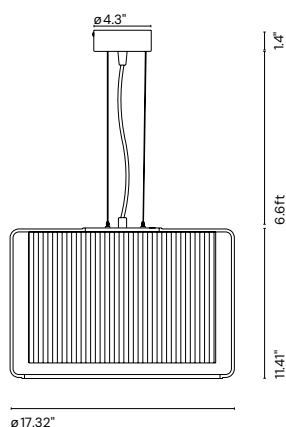

FIXTURE SPECIFICATIONS

INTENDED USE

The fusion of different materials achieves a spectacular result due to its textile shade floating in a transparent blown glass structure.

Alcon Lighting **A89** Architectural LED Pendant

17"

11"

2 x E26 LED TYPE A 11W

E26 LED TYPE A 11W

120 V - 60 Hz

Black electrical cord

Textile shade that floats inside a transparent blown glass structure. In the Mercer 44, there is an opal diffuser on the lower part, but not in the 30 version.