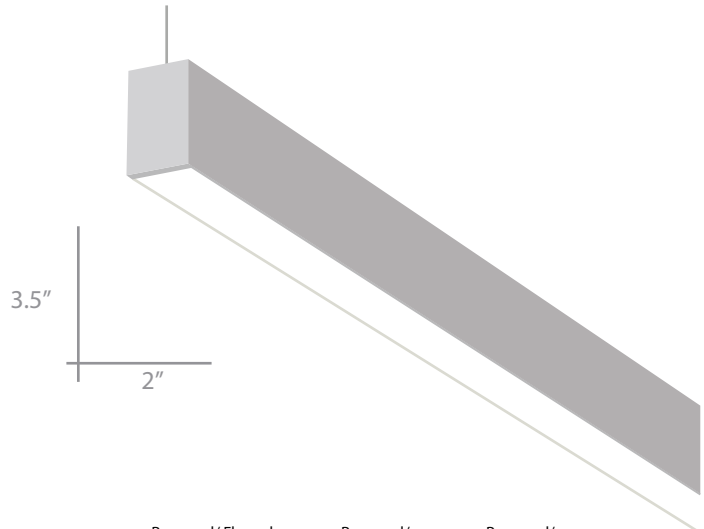

SIZE

4 ft. - W 2" x L 48" x H 3.5"

8 ft. - W 2" x L 96" x H 3.5"

ADDITIONAL FEATURES

- 0-10V Dimmable Driver comes standard
- Snap in frosted acrylic lens included (85% transmission)

Listings:

Ordering Information:

Example: (12104-C-48-D-R45W4500-30K-SI-AC48)

Model	Size	Direct/Indirect	Wattage and Lumens	Color Temp	Finish	Mounting Options
12104-C Pendant	48 48"	Blank Up/Down Light	48" Options UR12WD24 Up Light 12W, Down Light 24W, 3600 lumens UR18WD36 Up Light 18W, Down Light 36W, 5400 lumens	30K 3000K 35K 3500K 40K 4000K 50K 5000K	BK Black SI Silver FR Fire Engine Red RR Ruby Red TR Tomato Red OR Orange	Blank For Surface, Wall, or Recessed Mount AC48² 48" Adjustable Aircraft Cable (x2); 0.4" Thick 5-Conductor Power Cable (x1); 5" Round Canopy (x2) AC144² 144" Adjustable Aircraft Cable (x2); 0.4" Thick 5-Conductor Power Cable (x1); 5" Round Canopy (x2) ST24² 24" Stem (x2); 0.4" Thick 5-Conductor Power Cable (x1); 5" Round Canopy (x2)
12104-C-W Wall		U Up Light Only				
12104-C-S Surface		D Down Light Only				
12104-C-R ¹ Recessed/ Flangeless for T-Bar			UP LIGHT OR DOWN LIGHT ONLY: R26W2600 26 watts, 2600 lumens R38W3800 38 watts, 3800 lumens R45W4500 45 watts, 4500 lumens			
12104-C-RR ¹ Recessed/ 1/2" Flanged (Before Drywall installation)	96 96"		96" Options UR24WD48 Up Light 24W, Down Light 48W, 7200 lumens UR36WD72 Up Light 36W, Down Light 72W, 10800 lumens			
12104-C-RF ¹ Flanged (For existing Drywall installation)			UP LIGHT OR DOWN LIGHT ONLY: R52W5200 52 watts, 5200 lumens R76W7600 76 watts, 7600 lumens R90W9000 90 watts, 9000 lumens			