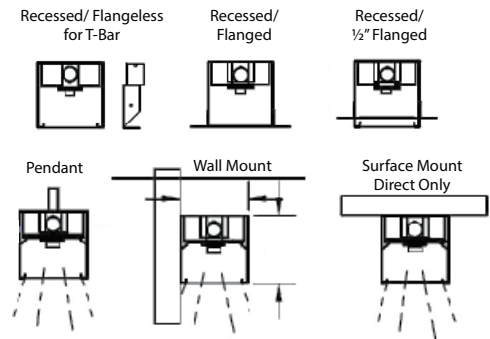

SIZE

4 ft. - W 2" x L 48" x H 3.5"

8 ft. - W 2" x L 96" x H 3.5"

ADDITIONAL FEATURES

- 0-10V Dimmable Driver comes standard
- Snap in frosted acrylic lens included (85% transmission)

Listings:

Ordering Information:

Example: (12104-C-48-D-R45W4500-30K-SI-AC48)

Model	Size	Direct/Indirect	Wattage and Lumens	Color Temp	Finish	Mounting Options
12104-C Pendant	48 48"	Blank Up/Down Light	48" Options UR12WD24 Up Light 12W, Down Light 24W, 3600 lumens UR18WD36 Up Light 18W, Down Light 36W, 5400 lumens	30K 3000K 35K 3500K 40K 4000K 50K 5000K	BK Black SI Silver FR Fire Engine Red RR Ruby Red TR Tomato Red OR Orange	Blank For Surface, Wall, or Recessed Mount AC48² 48" Adjustable Aircraft Cable (x2); 0.4" Thick 5-Conductor Power Cable (x1); 5" Round Canopy (x2) AC144² 144" Adjustable Aircraft Cable (x2); 0.4" Thick 5-Conductor Power Cable (x1); 5" Round Canopy (x2) ST24² 24" Stem (x2); 0.4" Thick 5-Conductor Power Cable (x1); 5" Round Canopy (x2)
12104-C-W Wall		U Up Light Only				
12104-C-S Surface		D Down Light Only				
12104-C-R ¹ Recessed/ Flangeless for T-Bar			UP LIGHT OR DOWN LIGHT ONLY: R26W2600 26 watts, 2600 lumens R38W3800 38 watts, 3800 lumens R45W4500 45 watts, 4500 lumens			
12104-C-RR ¹ Recessed/ 1/2" Flanged (Before Drywall installation)	96 96"		96" Options UR24WD48 Up Light 24W, Down Light 48W, 7200 lumens UR36WD72 Up Light 36W, Down Light 72W, 10800 lumens			
12104-C-RF ¹ Flanged (For existing Drywall installation)			UP LIGHT OR DOWN LIGHT ONLY: R52W5200 52 watts, 5200 lumens R76W7600 76 watts, 7600 lumens R90W9000 90 watts, 9000 lumens			