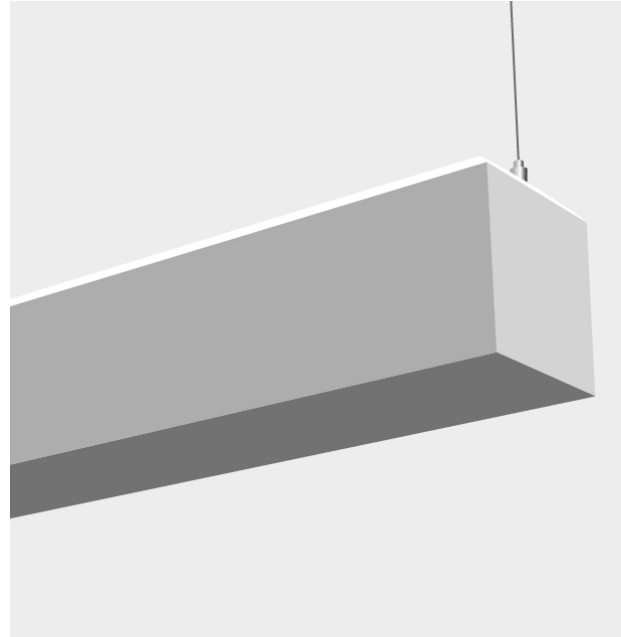

FEATURES & SPECIFICATIONS

INTENDED USE

The **Beam 44 Architectural Linear LED Suspension Lighting** fixtures bring clean lines and clear light to commercial LED or residential office lighting interiors. Our sleek, stylish fixtures offer highly effective and efficient lighting solutions for hotels, offices, retail outlets, restaurants, and more.

DETAILS

Model Number: 12107-U
4 FT - W 4" x L 48" x H 4"
8 FT - W 4" x L 96" x H 4"

ADDITIONAL FEATURES

Type: Uplight
Dimming: 0-10V Dimming
Lens: Snap In Frosted Acrylic Lens

LISTINGS

Ordering Information:

Example: (12107-U-SF-48-R48W4800-30K-WH-AC48)

Model	Lens Material	Size	Wattage and Lumens	Color Temp	Finish
12107-U Pendant Up Light	SF Snap In Frosted Acrylic Lens	48 48"	48" Options R24W2400 24 watts, 2400 lumens R48W4800 48 watts, 4800 lumens	27K 2700K 30K 3000K 35K 3500K 40K 4000K 50K 5000K	WH White BK Black SL Silver
	SP1 Specular Parabolic Louver	96 96"	96" Options R48W4800 48 watts, 4800 lumens R96W9600 96 watts, 9600 lumens		

Mounting Options

AC48¹
 48" Adjustable Aircraft Cable (x2); 0.4" Thick 5-Conductor Power Cable (x1); 5" Round Canopy (x2)

ST24¹
 24" Stem (x2); 0.4" Thick 5-Conductor Power Cable (x1); 5" Round Canopy (x2)