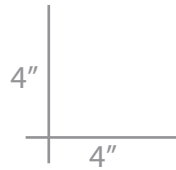

DETAILS

Model Number: 12107-U
4 FT - W 4" x L 48" x H 4"
8 FT - W 4" x L 96" x H 4"

ADDITIONAL FEATURES

Type: Uplight
Dimming: 0-10V Dimming
Lens: Snap In Frosted Acrylic Lens

LISTINGS

Ordering Information: