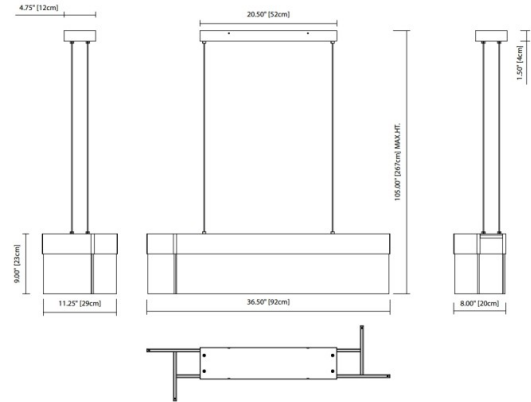

Alcon Lighting 12147 Geo LED 48 Inch Suspended Linear Pendant