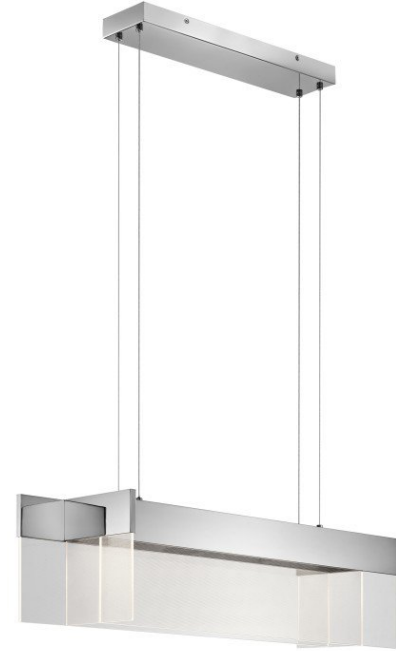

SHOP NOW >

FEATURES & SPECIFICATIONS

INTENDED USE

The **Alcon Lighting 12147 Geo LED 48 Inch Suspended Linear Pendant** is the ideal LED Linear Suspension Lighting Fixture for commercial or residential office lighting interiors. Our sleek, stylish fixtures offer highly effective and efficient lighting solutions for hotels, offices, retail outlets, restaurants, and more.

SIZE

Model Number: 12147

L 48.50 x **W** 11.25 x **H** 9.00

Max Hanging Height: 117" (297cm)

Finish: Chrome

ADDITIONAL FEATURES

Clear Acrylic Shade/Diffuser with etched edge

Dimming: ELV Dimmable

Color Temp: 3000K

Lumens: 1823lms

Wattage: 24W

LISTINGS

Ordering Information:

Example: (12147)

Model

12147

Alcon Lighting 12147 Geo LED 48 Inch Suspended Linear Pendant