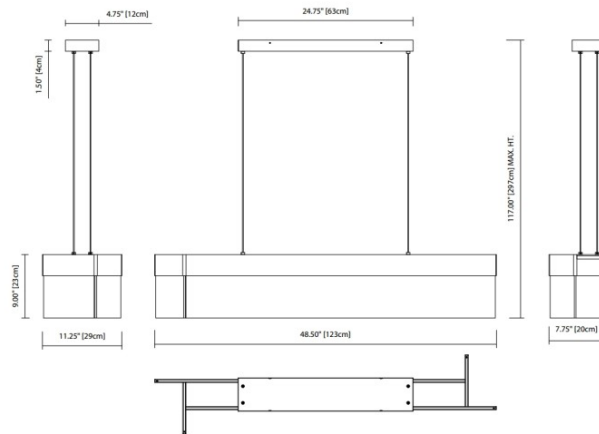

LISTINGS

Alcon Lighting **12149 Geo LED Pendant**

Ordering Information:

Example: (12149)

Model

12149