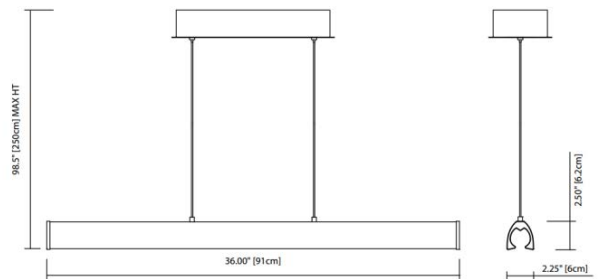

SIZE

Length: 36" x Width: 2.25" x Height: 2.25"
(91.3cm x 5.9cm x 6.2cm)

ADDITIONAL FEATURES

- ELV Dimmable
- Color Temp: 3000K - 3200K
- 930 Lumens
- 43 Watts
- Chrome Finish
- Etched Acrylic Shade/Diffuser

Listings:

Ordering Information:

Example: (12151)

Model

12151

Alcon Lighting 12151 KRIZIA LED 36 Inch Linear Pendant