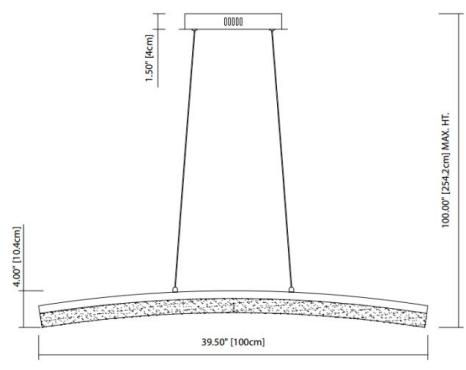

FEATURES & SPECIFICATIONS

INTENDED USE

Alcon Lighting 12150 Valencia LED 40 Inch Linear Pendant is the ideal solution for architectural LED pendant lighting applications. Our sleek, stylish fixtures offer highly effective and efficient lighting solutions for hotels, offices, retail outlets, restaurants, and more.

SIZE

Length: 39.25" x Width: 9.75" x Height: 4"
(100cm x 25cm x 10cm)

ADDITIONAL FEATURES

- ELV Dimmable
- Color Temp: 3000K
- 947 Lumens
- 20 Watts
- Brushed Nickel Finish
- Matte White Acrylic Shade/Diffuser

Listings:

Ordering Information:

Example: (12150)

Model

12150

Alcon Lighting 12150 Valencia LED 40 Inch Linear Pendant