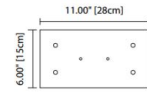

SIZE

Length: 39.25" x Width: 9.75" x Height: 4"
(100cm x 25cm x 10cm)

ADDITIONAL FEATURES

- ELV Dimmable
- Color Temp: 3000K
- 947 Lumens
- 20 Watts
- Brushed Nickel Finish
- Matte White Acrylic Shade/Diffuser